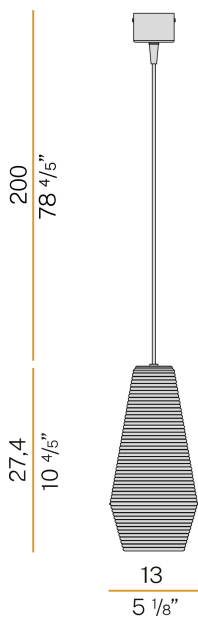

### Data sheet

CODE	L09773.000.0200
SYSTEM POWER CONSUMPTION	max 57W
LIGHT SOURCE	LED retrofit / halogen
LIGHT SOURCE KIT	* included
COMPATIBLE SOURCES	LED retrofit bulb 8W E27 2700K Ra80 1050lm (no dimming) * / max 57W E27
COLOUR TEMPERATURE	2700K Ra>80
LIGHT DISTRIBUTION	diffused
POWER SUPPLY	220-240V AC
FREQUENCY	50/60Hz
NOMINAL LUMINOUS FLUX	1050lm
WEIGHT	1,09 Kg
PROTECTION DEGREE	IP20
COLOUR TOLLERANCES	SDCM <6
PACKING DIMENSIONS (CM)	0,0 x 0,0 x 0,0

Suspension lighting fixture for interiors, with direct and indirect light emission.  
Rough aluminium structure.

Diffuser in blown glass with white, crystal, steel, amber, bronze, tobacco or green ribbing finish.

Turned pickled sheet metal closing disk in black or mat brass polyacrylic paint.

2,2m (86,6") long suspension and power cable in PVC with black fabric covering.

Power canopy with galvanized sheet metal ceiling bracket and pickled sheet metal covering in black or mat brass polyacrylic paint.

### Technical drawing